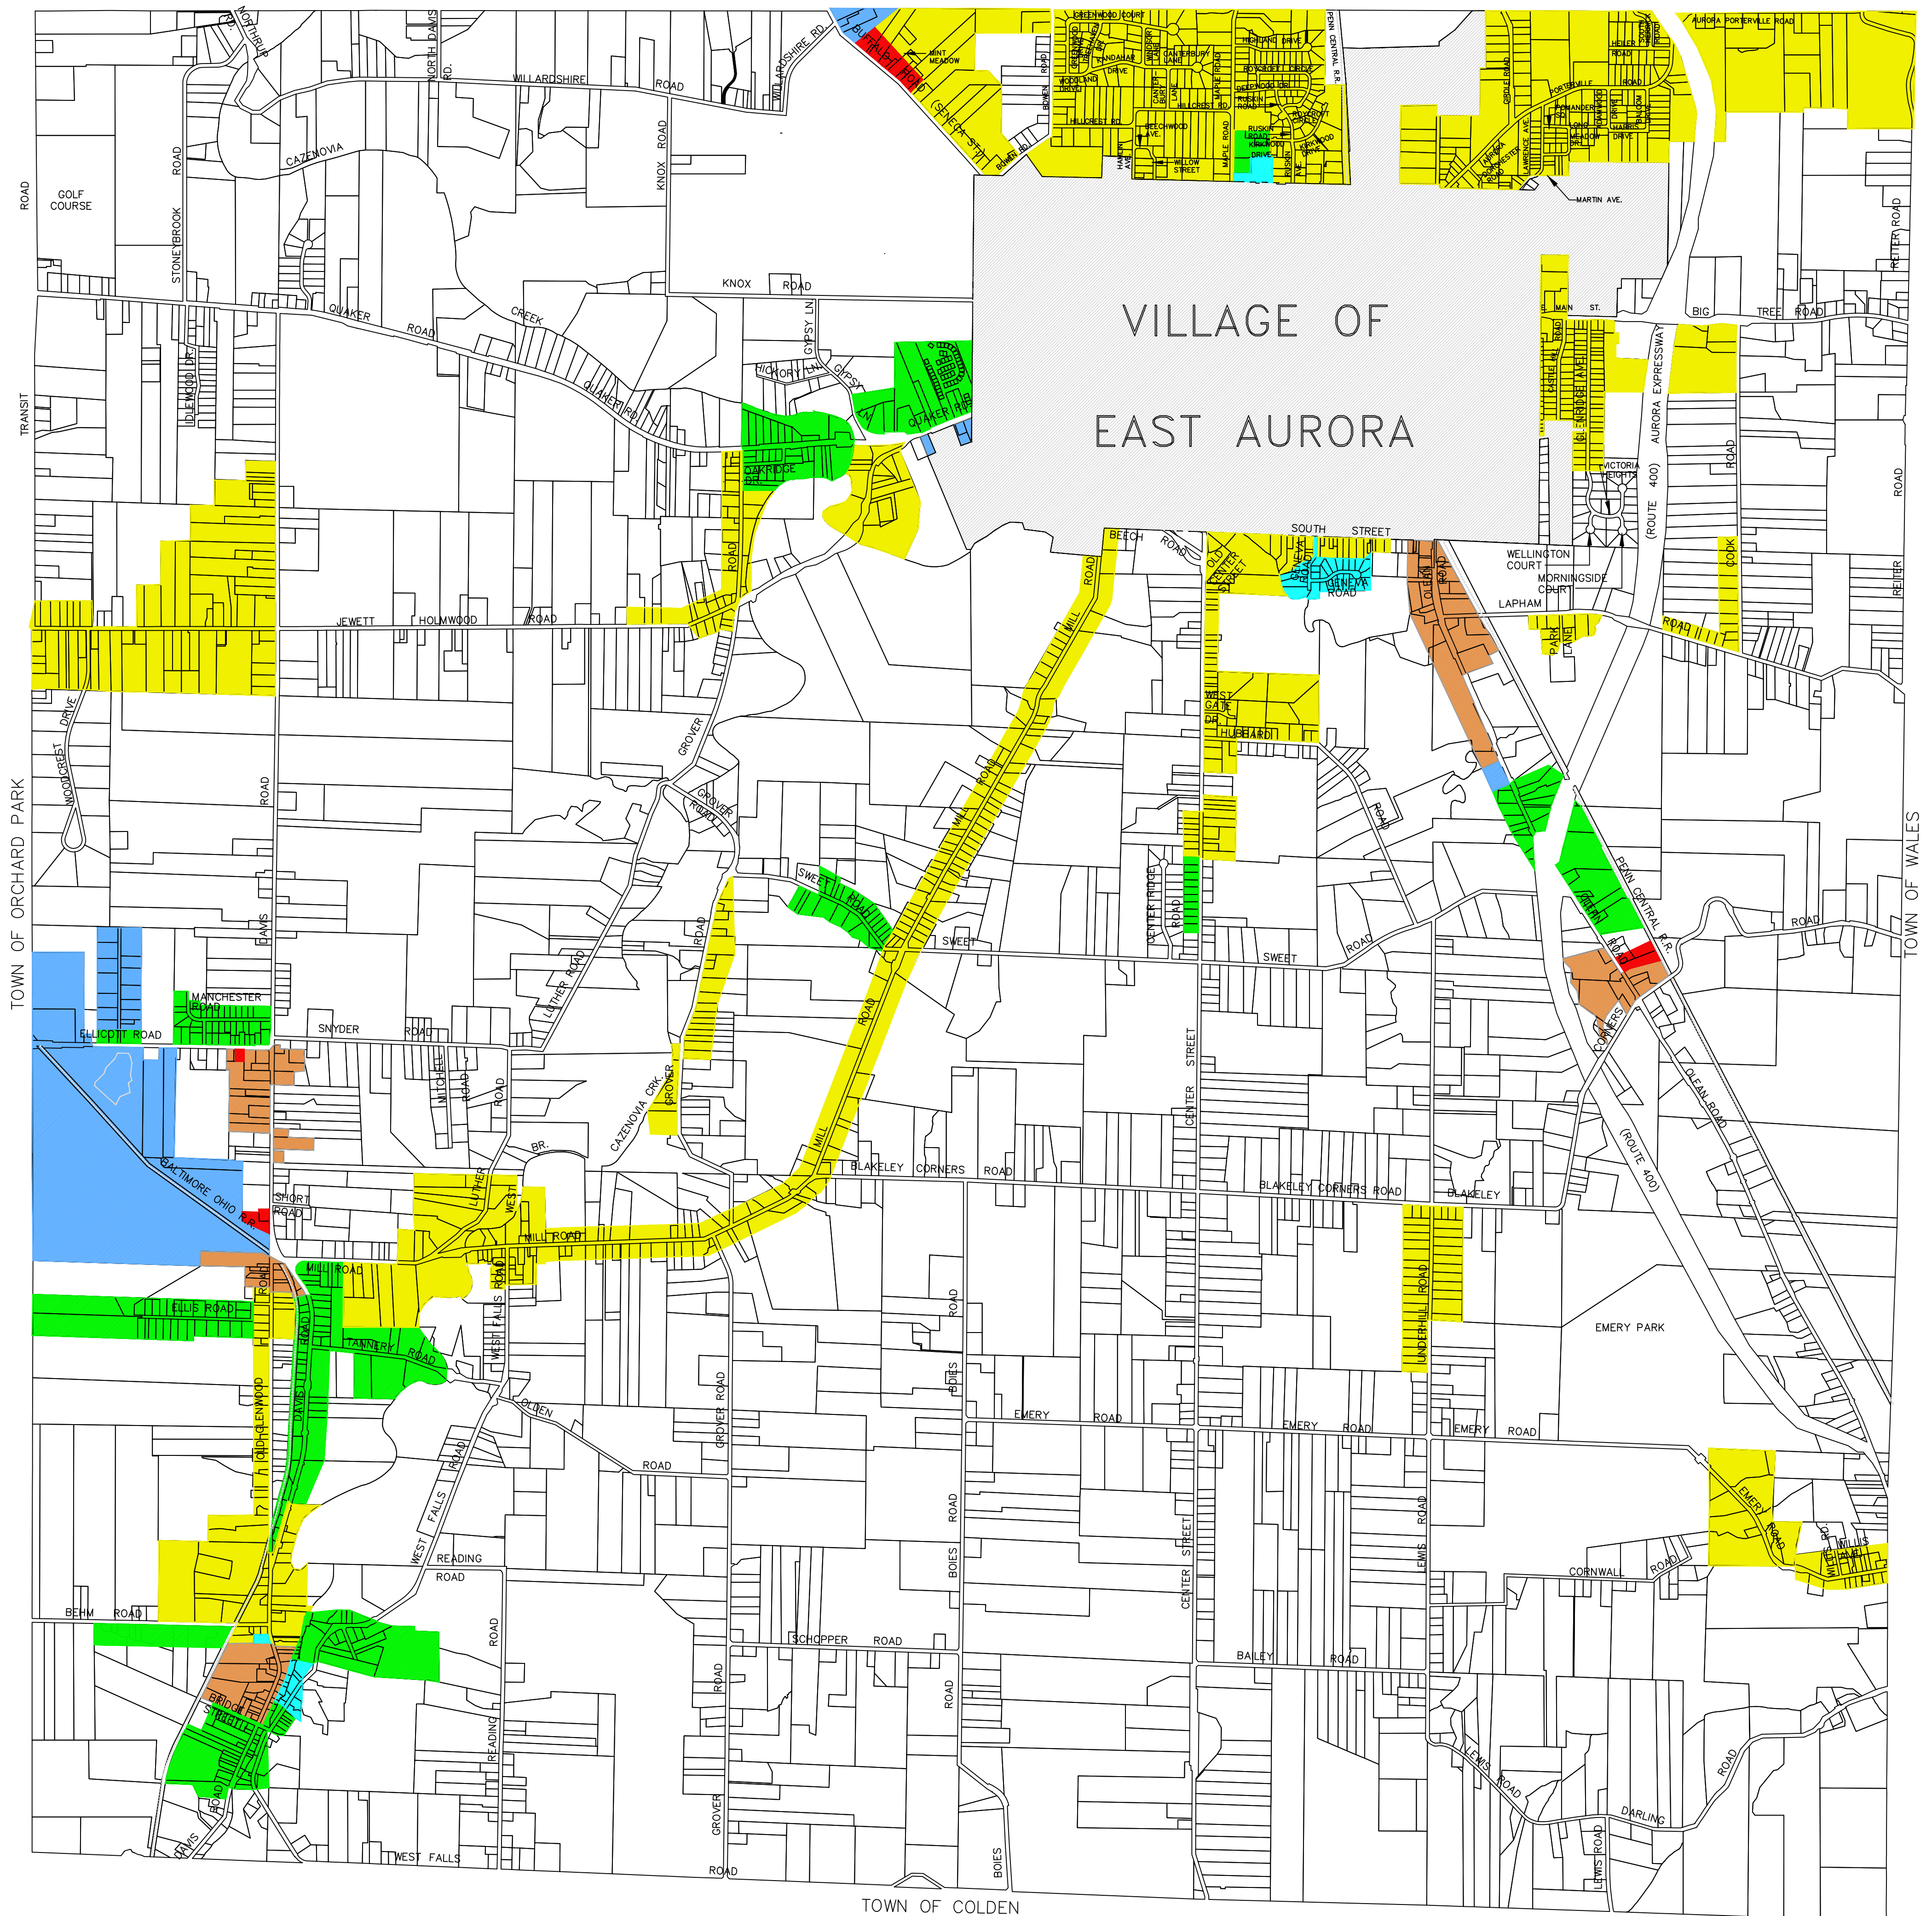

TOWN OF AURORA

ERIE COUNTY, NEW YORK

ZONING DISTRICT MAP

TOWN OF ELMA

LEGEND

	RESIDENCE - 1		BUSINESS - 1
	RESIDENCE - 2		BUSINESS - 2
	RESIDENCE - 3		INDUSTRIAL
	AGRICULTURE		

THIS DRAWING DATED NOVEMBER, 1996
THIS DRAWING REVISED MARCH, 2010

CRA Infrastructure & Engineering, Inc.